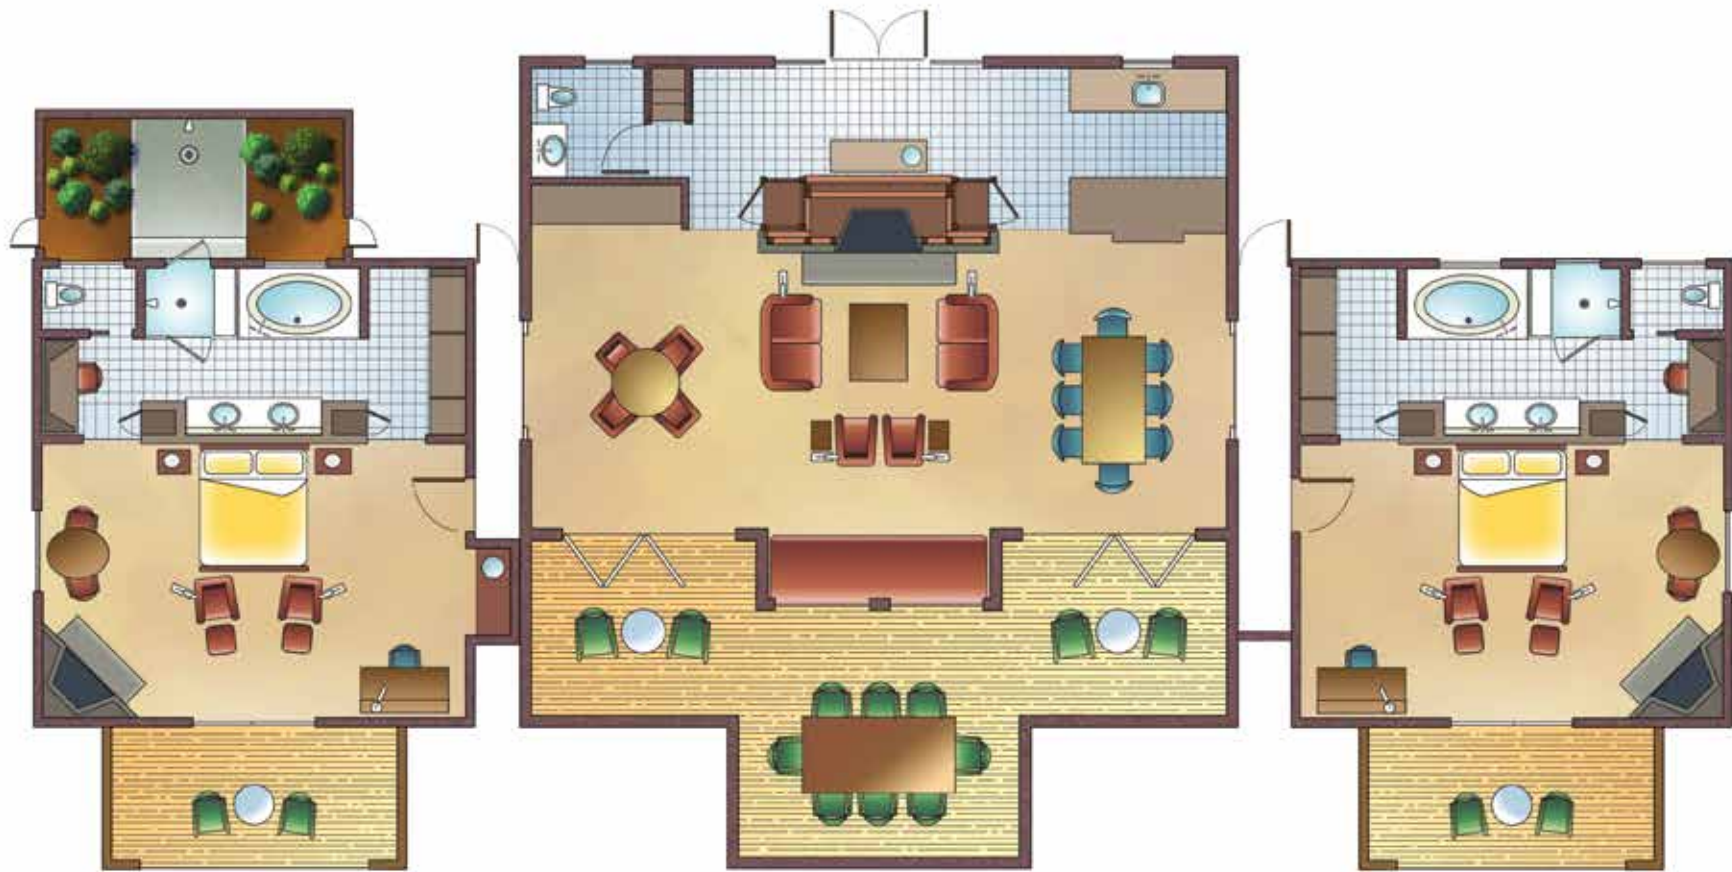

### ESTATE I BEDROOM SUITE

2,140 square feet

(1,485 square feet indoors with an additional 655 square feet of garden and terrace space.)

### ESTATE 2 BEDROOM SUITE

2,960 square feet

(2,090 square feet indoors with an additional 870 square feet of garden and terrace space.)