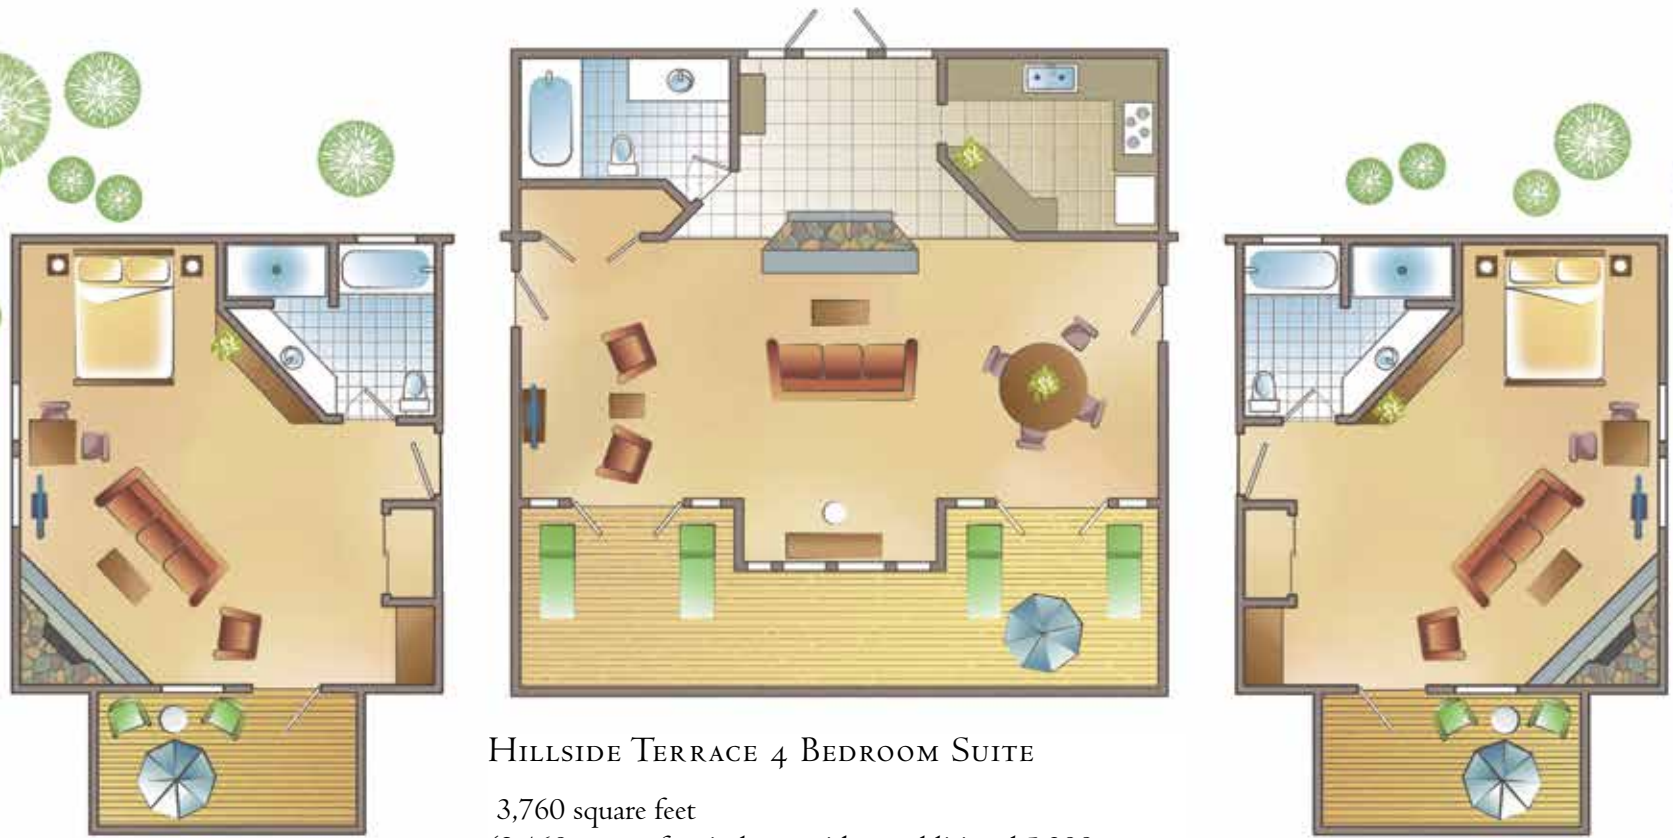

### HILLSIDE 4 BEDROOM SUITE

3,425 square feet

(2,185 square feet indoors with an additional 1,240 square feet of living space on the furnished private deck.)

### HILLSIDE 3 BEDROOM SUITE

2,835 square feet

(1,805 square feet indoors with an additional 1,030 square feet of living space on the furnished private deck.)

## HILLSIDE 2 BEDROOM SUITE

2,245 square feet

(1,425 square feet indoors with an additional 820 square feet of living space on the furnished private deck.)

HILLSIDE TERRACE 4 BEDROOM SUITE

3,760 square feet  
 (2,460 square feet indoors with an additional 1,300 square feet of outdoor living space on the furnished private deck.)

### HILLSIDE TERRACE 3 BEDROOM SUITE

3,120 square feet  
(2,020 square feet indoors with an additional 1,100 square feet of outdoor living space on the furnished private deck.)

HILLSIDE Terrace 2 BEDROOM SUITE