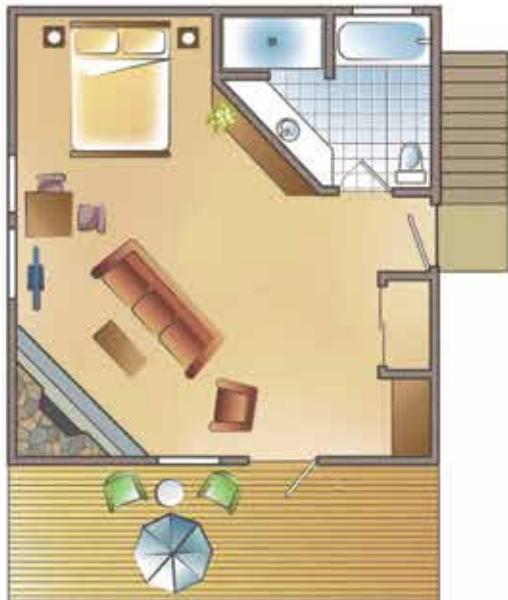

### HILLSIDE 3 BEDROOM SUITE

2,835 square feet

(1,805 square feet indoors with an additional 1,030 square feet of living space on the furnished private deck.)

## HILLSIDE 2 BEDROOM SUITE

2,245 square feet

(1,425 square feet indoors with an additional 820 square feet of living space on the furnished private deck.)

HILLSIDE TERRACE 4 BEDROOM SUITE

3,760 square feet  
 (2,460 square feet indoors with an additional 1,300 square feet of outdoor living space on the furnished private deck.)

### HILLSIDE TERRACE 3 BEDROOM SUITE

3,120 square feet  
(2,020 square feet indoors with an additional 1,100 square feet of outdoor living space on the furnished private deck.)

HILLSIDE Terrace 2 BEDROOM SUITE

2,480 square feet

(1,580 square feet indoors with an additional 400 square feet of living space on the furnished private deck.)