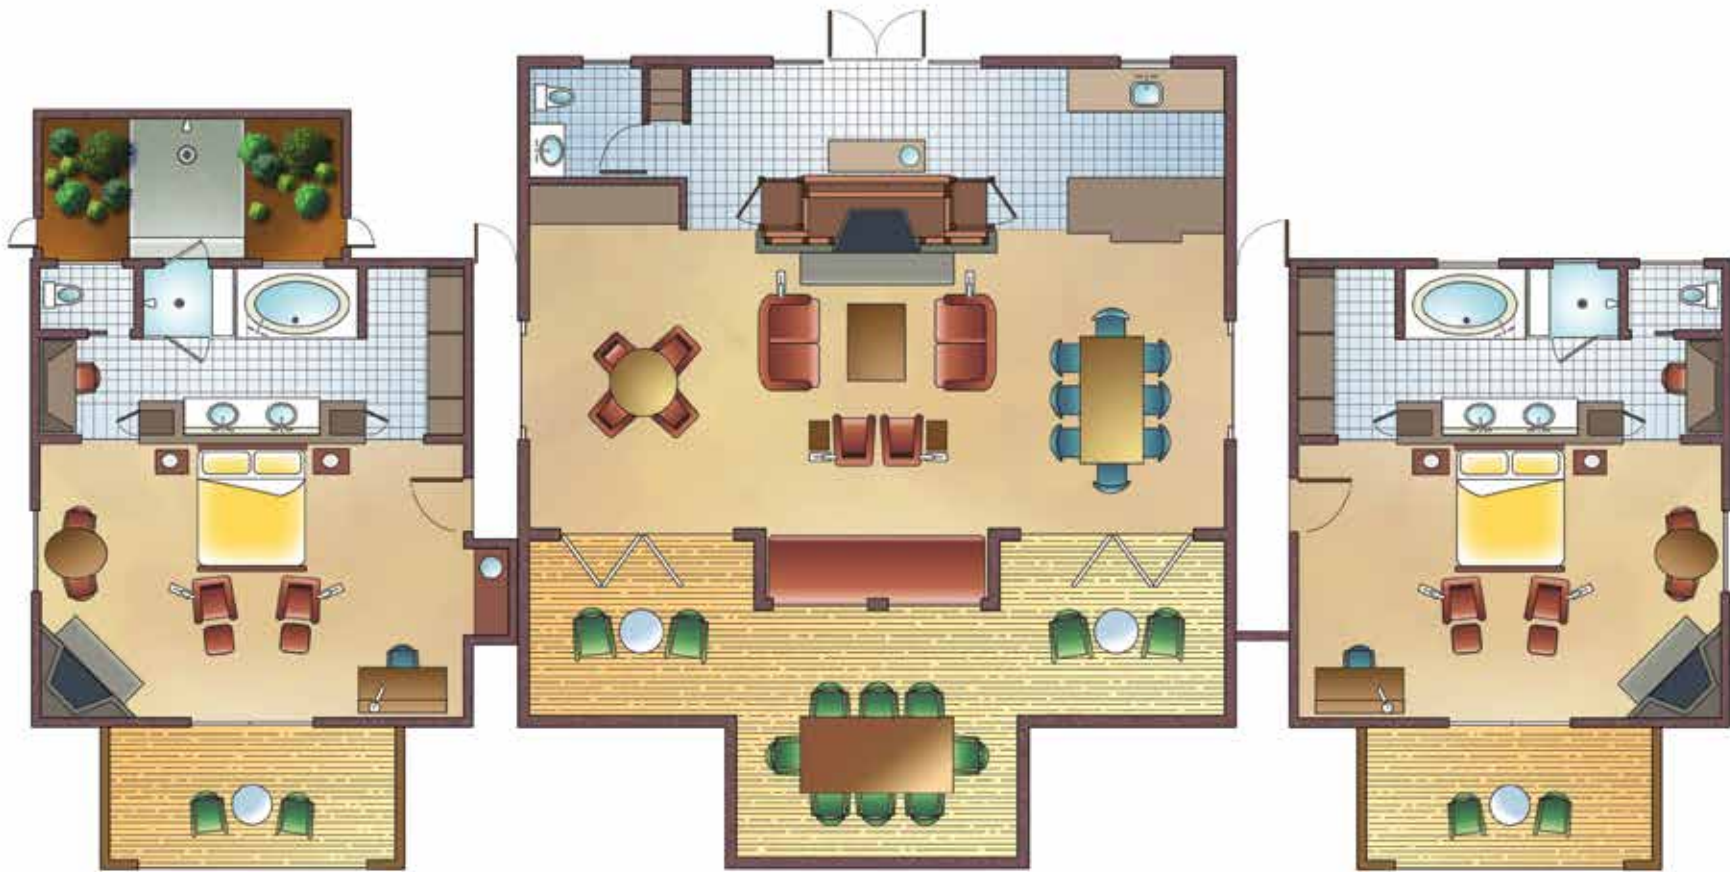

## HILLSIDE 2 BEDROOM SUITE

2,245 square feet

(1,425 square feet indoors with an additional 820 square feet of living space on the furnished private deck.)

HILLSIDE TERRACE 4 BEDROOM SUITE

3,760 square feet  
 (2,460 square feet indoors with an additional 1,300 square feet of outdoor living space on the furnished private deck.)

### HILLSIDE TERRACE 3 BEDROOM SUITE

3,120 square feet  
(2,020 square feet indoors with an additional 1,100 square feet of outdoor living space on the furnished private deck.)

HILLSIDE Terrace 2 BEDROOM SUITE

2,480 square feet

(1,580 square feet indoors with an additional 400 square feet of living space on the furnished private deck.)

### ESTATE 2 BEDROOM SUITE

2,960 square feet

(2,090 square feet indoors with an additional 870 square feet of garden and terrace space.)