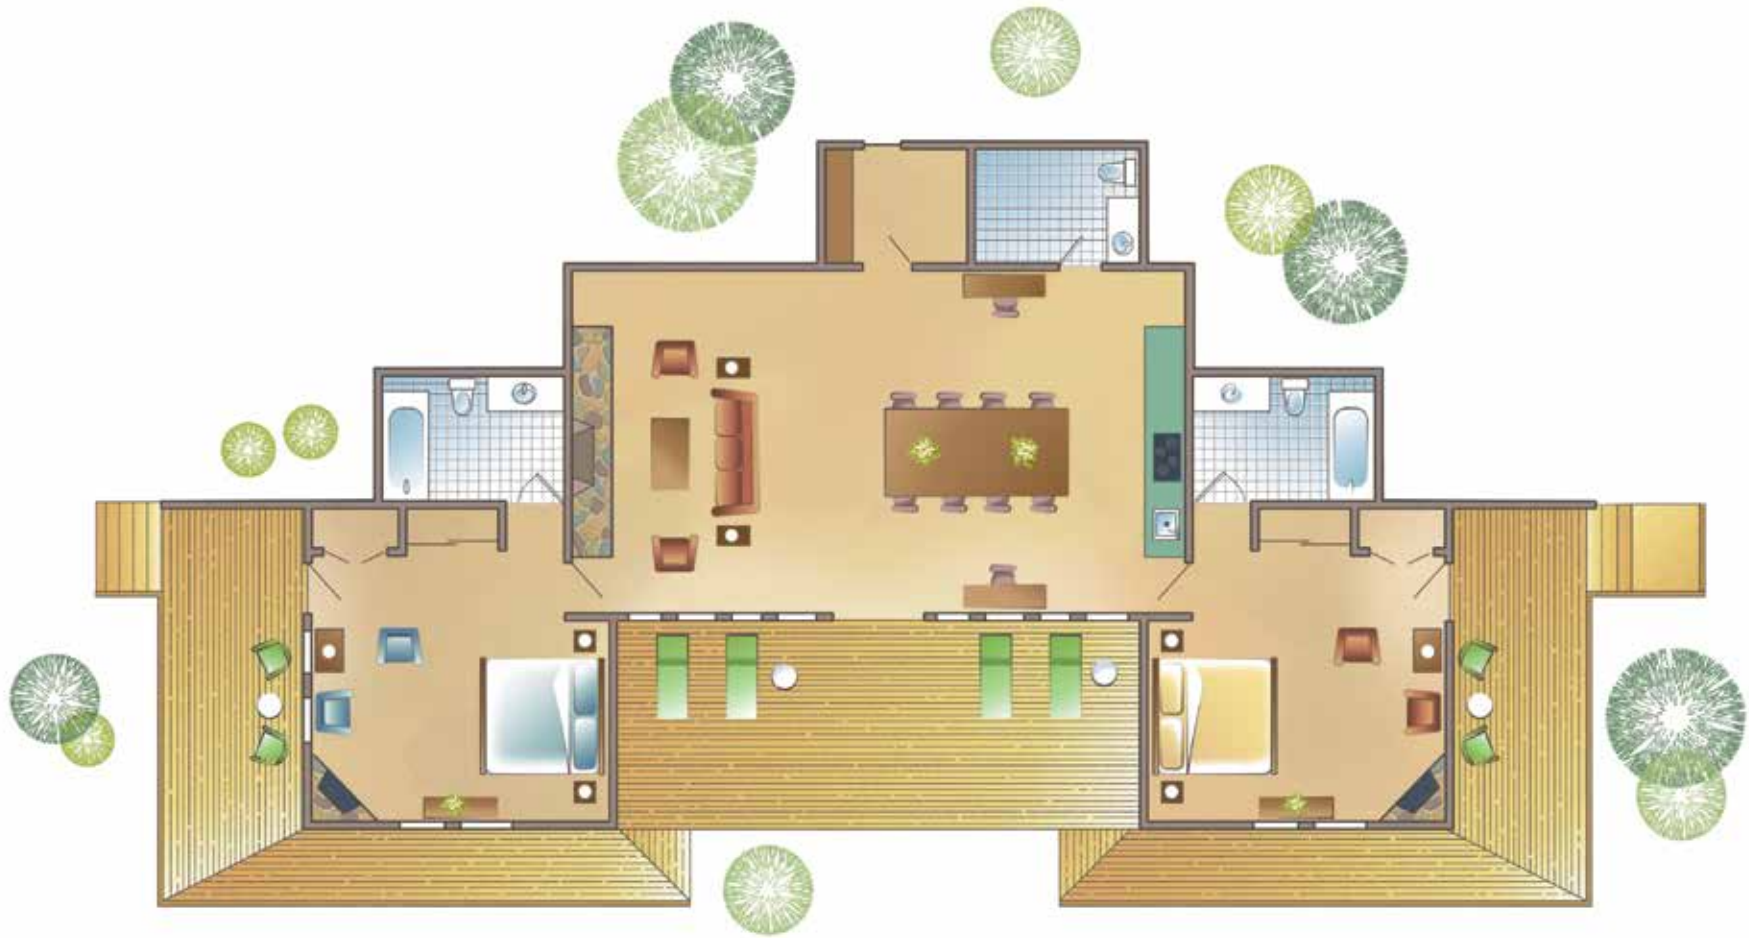

### HILLSIDE 4 BEDROOM SUITE

3,425 square feet

(2,185 square feet indoors with an additional 1,240 square feet of living space on the furnished private deck.)

### HILLSIDE 3 BEDROOM SUITE

2,835 square feet

(1,805 square feet indoors with an additional 1,030 square feet of living space on the furnished private deck.)

## HILLSIDE 2 BEDROOM SUITE

2,245 square feet

(1,425 square feet indoors with an additional 820 square feet of living space on the furnished private deck.)

HILLSIDE TERRACE 4 BEDROOM SUITE

3,760 square feet  
 (2,460 square feet indoors with an additional 1,300 square feet of outdoor living space on the furnished private deck.)

### HILLSIDE TERRACE 3 BEDROOM SUITE

3,120 square feet  
(2,020 square feet indoors with an additional 1,100 square feet of outdoor living space on the furnished private deck.)

HILLSIDE Terrace 2 BEDROOM SUITE