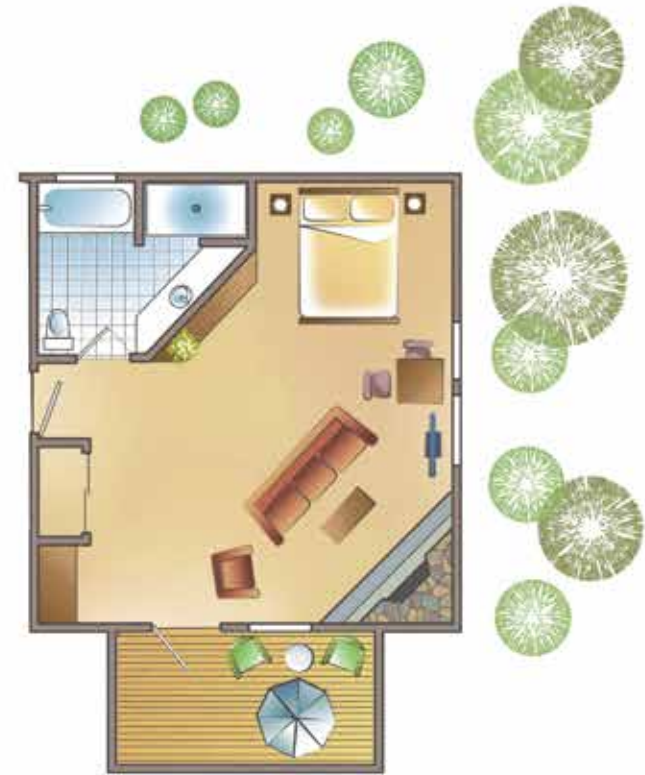

### HILLSIDE 3 BEDROOM SUITE

2,835 square feet

(1,805 square feet indoors with an additional 1,030 square feet of living space on the furnished private deck.)

## HILLSIDE 2 BEDROOM SUITE

2,245 square feet

(1,425 square feet indoors with an additional 820 square feet of living space on the furnished private deck.)

HILLSIDE TERRACE 4 BEDROOM SUITE

3,760 square feet  
 (2,460 square feet indoors with an additional 1,300 square feet of outdoor living space on the furnished private deck.)

### HILLSIDE TERRACE 3 BEDROOM SUITE

3,120 square feet  
(2,020 square feet indoors with an additional 1,100 square feet of outdoor living space on the furnished private deck.)

HILLSIDE Terrace 2 BEDROOM SUITE

2,480 square feet

(1,580 square feet indoors with an additional 400 square feet of living space on the furnished private deck.)